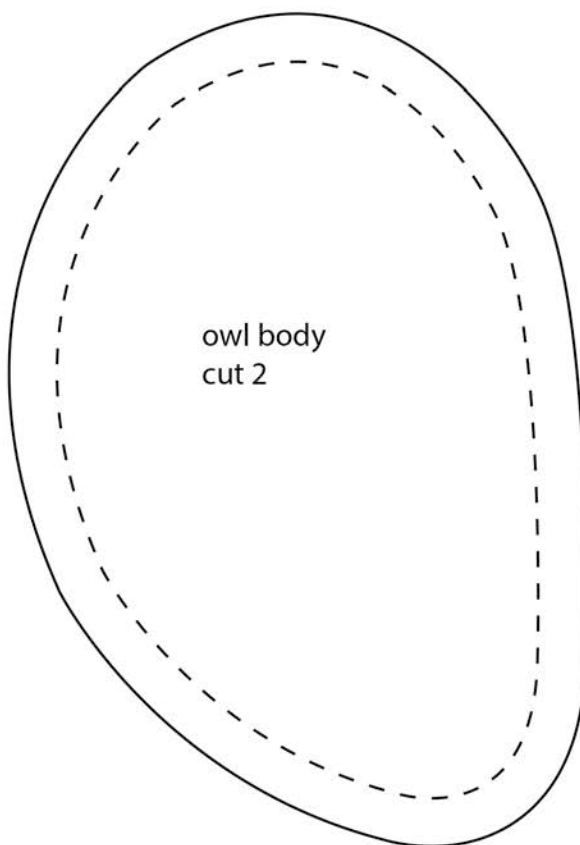

ann wood

handmade

ROCKY  
LITTLE OWL ORNAMENT

cut line

seam line